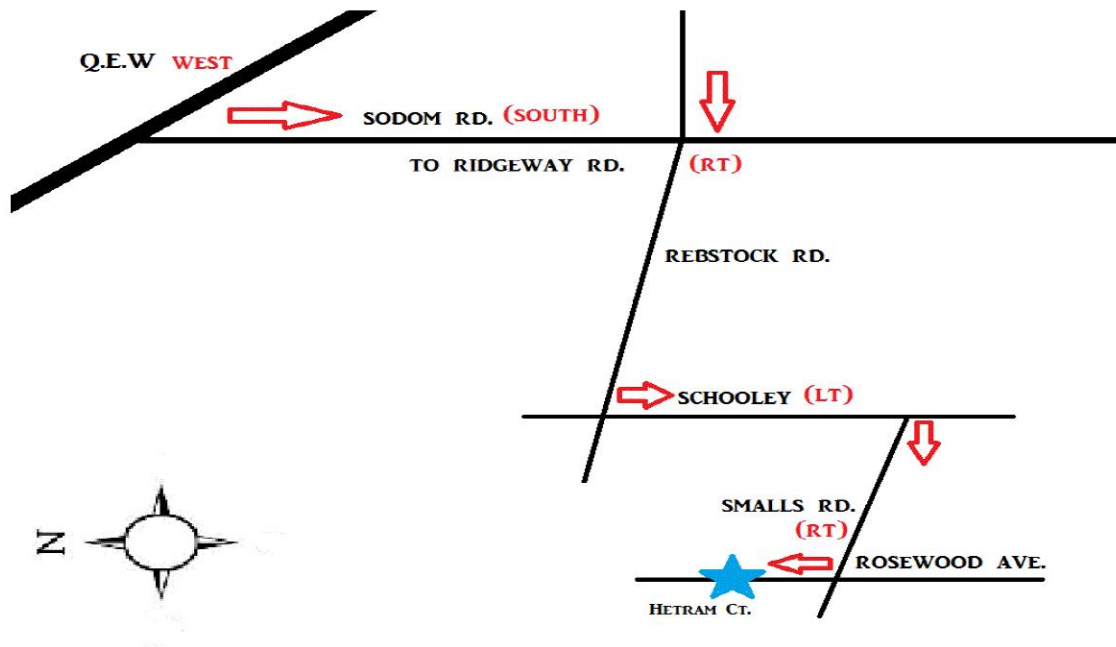

Directions

- Q.E.W. West to South bound SODOM RD.
- Continue South bound on SODOM RD. approx. 15km to REBSTOCK RD.
- At REBSTOCK RD. make a right turn (West bound)
- Continue until SCHOOLEY rd.
- At SCHOOLEY RD. make a left turn (South bound) until you are at SMALLS RD.
- Continue on SMALLS RD. (West bound) to HETRAM CT.