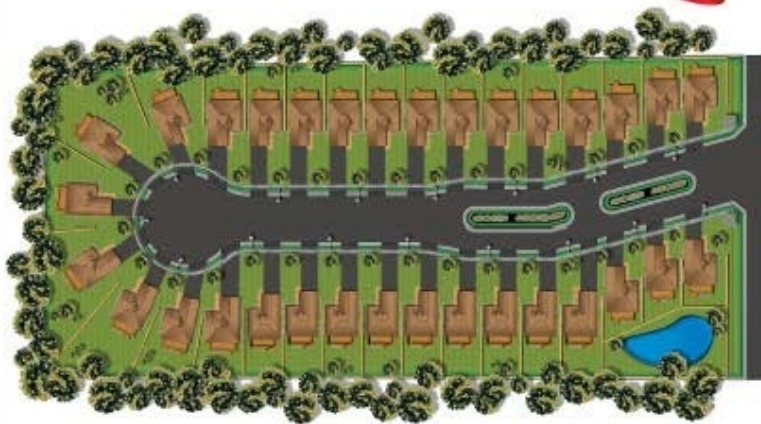

Bay Beach Woods

ESTATES

**CUSTOM BUILT BRICK BUNGALOWS
1,400 TO 1,800 SQ. FT.**

We Build Dreams

IDEAL LOCATION

TORONTO:

416.233.3950

WWW.BAYBEACHWOODS.COM

SMALLS RD. @ ROSEWOOD AVE.